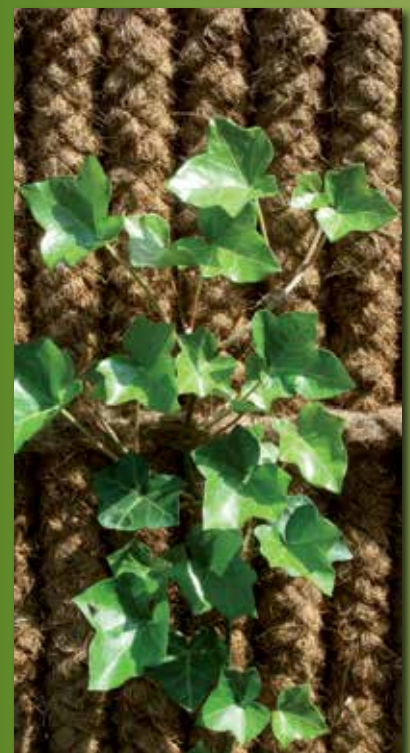

The Kokowall® Garden Privacy Screen's natural look befits any environment. The Kokowall® Garden Privacy Screen is more robust and larger than the Kokowall Garden Screen. The Kokowall® screen's outer side is finished with natural and durable coco fibres, which ensures a pleasing and ideal surface for climbing plants. The Kokowall® garden privacy screen will be overgrown with plants within a few years.

Kokowall® garden privacy screen panels consist of galvanized steel U-channels filled with a row of coco fibre wrapped plastic poles. Two coco fibre taped steel poles reinforce the coco fibre plastic poles.

Kokowall® garden privacy screens are particularly suited for many types of climbing plants. That is why Kokosystems includes free of charge special plant clips that will help you secure the climbing plants to the coco fibre finish. The Kokowall® garden privacy screen is a patented Dutch design and is manufactured in the Netherlands.